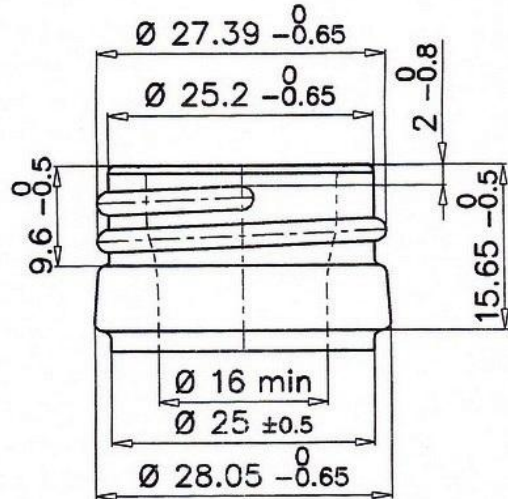

alevgor glass

Bordo Screw 187 ml

M1.5:1

Code	874
Capacity	187 ml
Weight	180 g
Units per pallet	3960