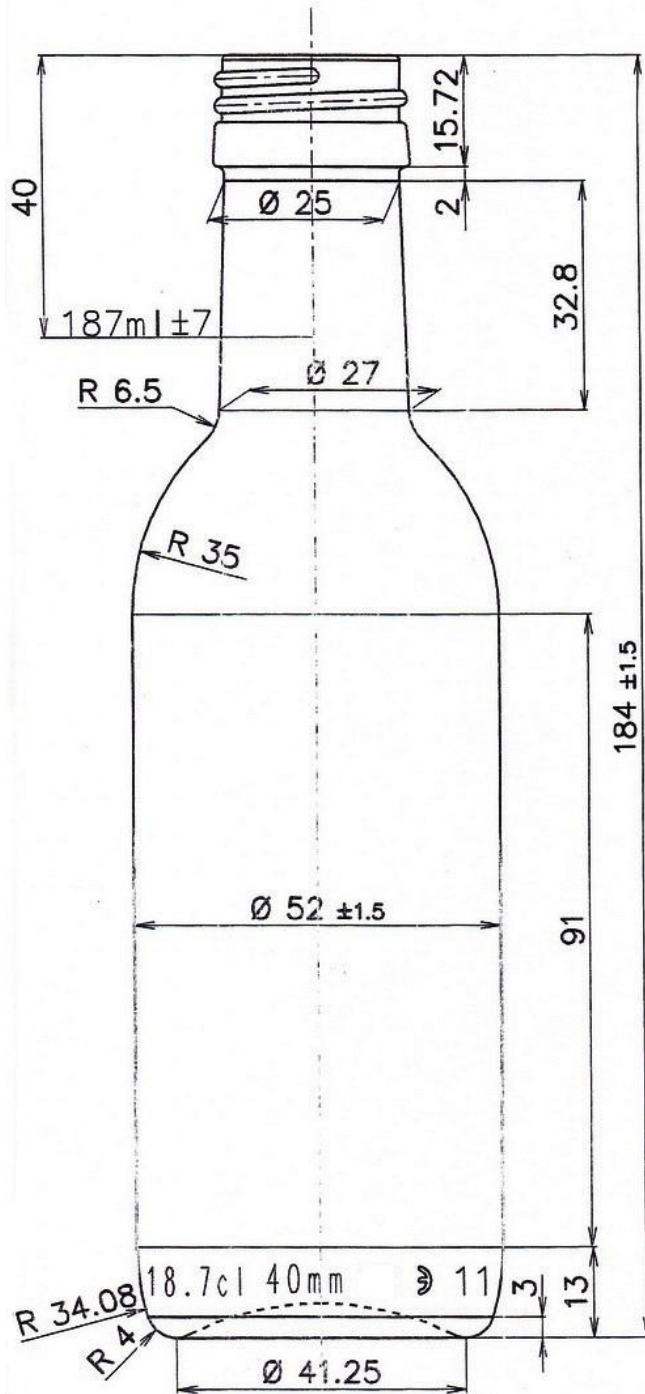

alevgor glass

Bordo Screw 187 ml

M1.5:1

Code	874
Capacity	187 ml
Weight	180 g
Units per pallet	3960